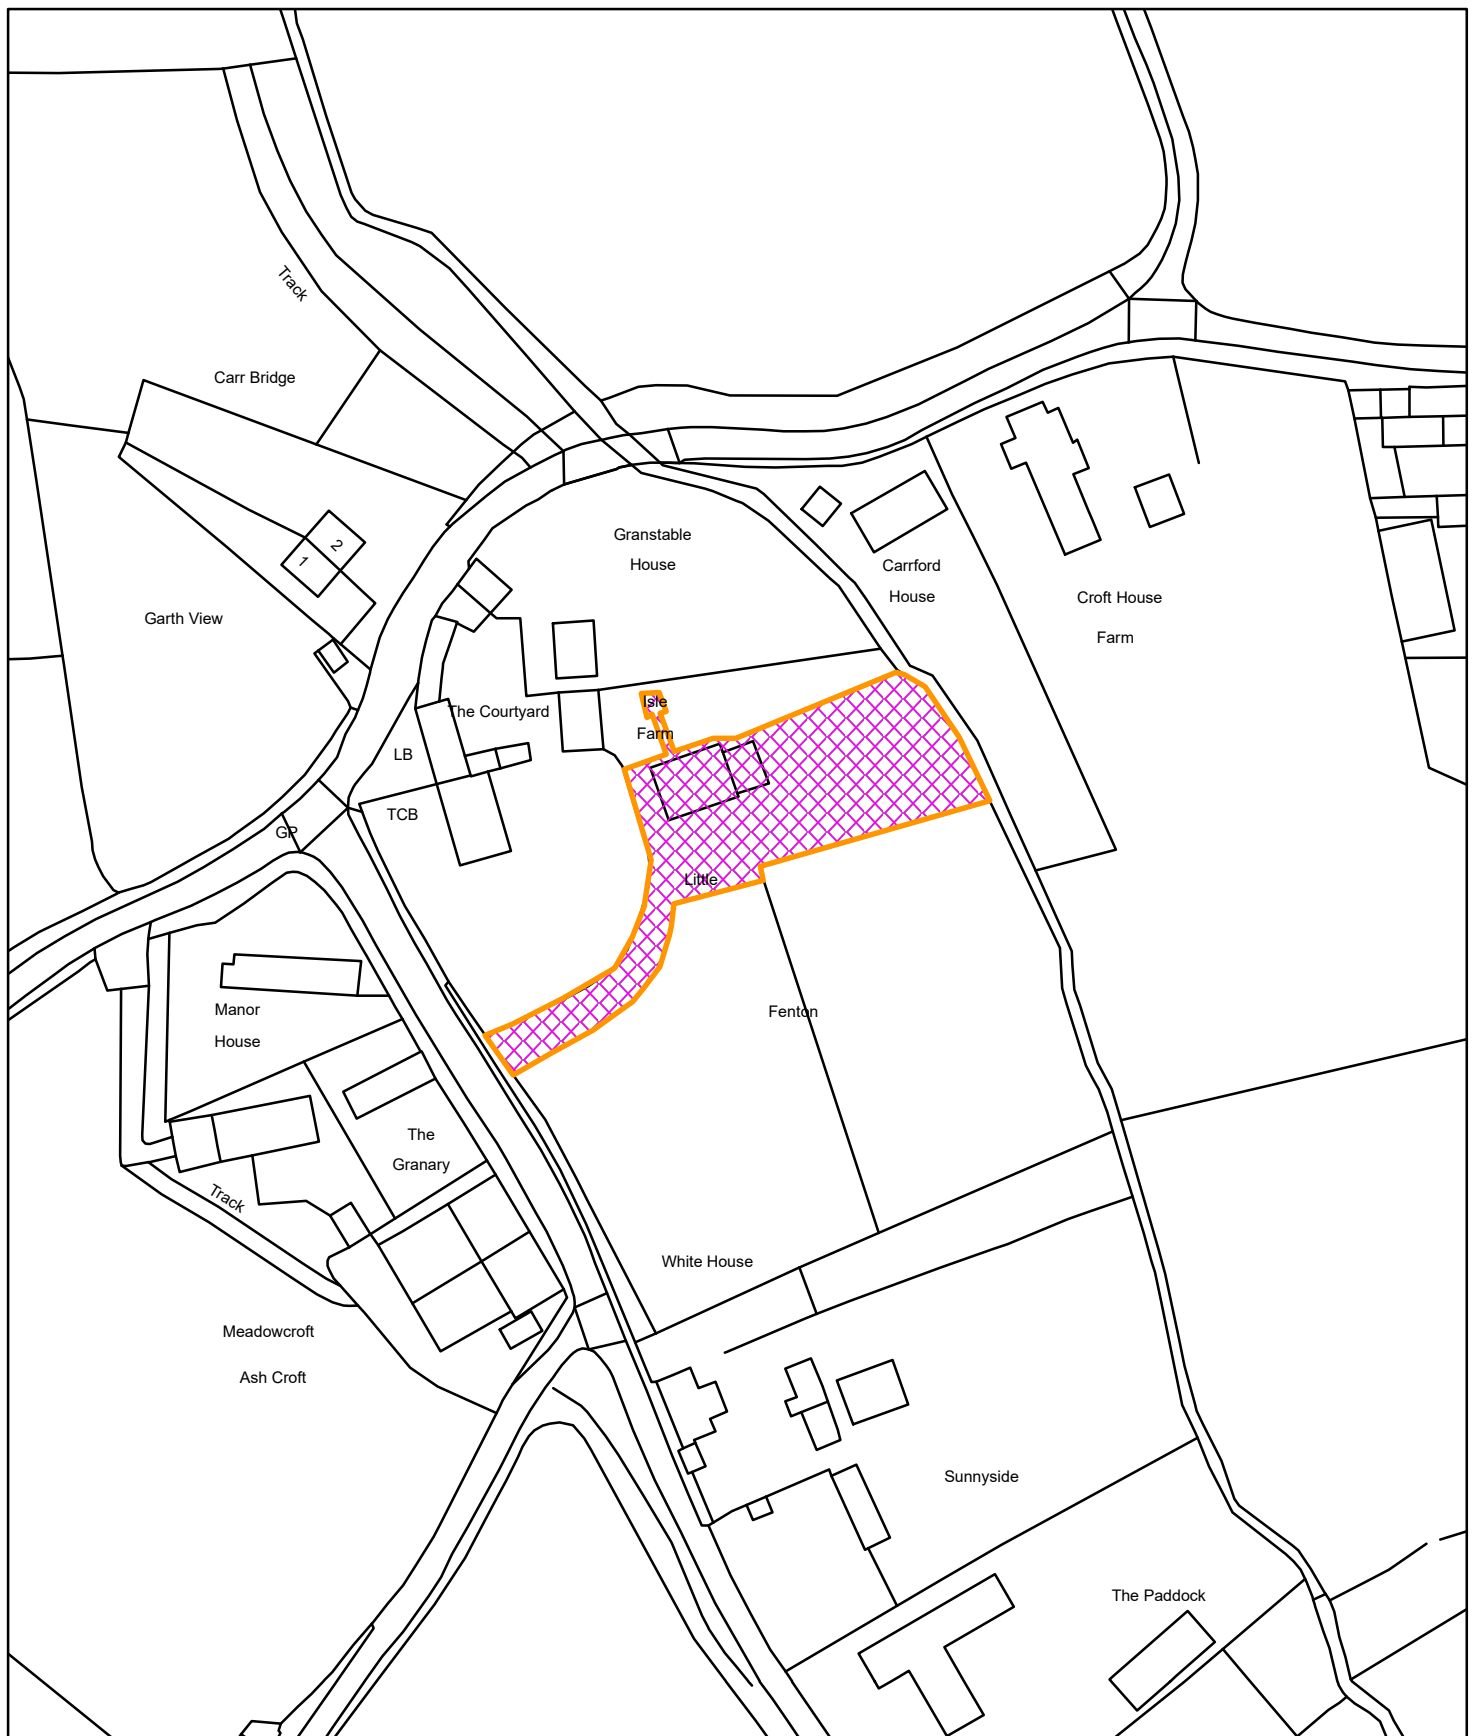

Willow Barn, Sweeming Lane, Little Fenton
2021/0129/S73

Reproduced from the Ordnance Survey mapping with the permission of Her Majesty's Stationary Office. Unauthorised reproduction infringes Crown Copyright and may lead to prosecution or civil proceedings © Crown Copyright
Selby District Council Licence No. 100018656
This copy has been produced specifically for Planning and Building Control purposes only.
No further copies may be made.

1:1,250